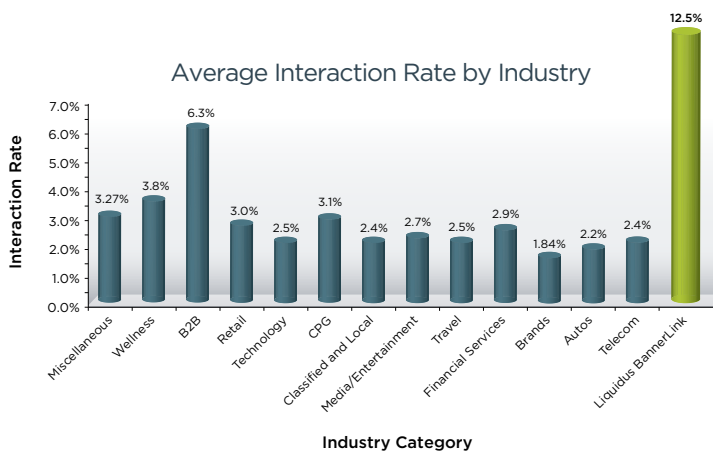

## Hundreds of Home Listings. One Banner.

Liquidus' data-driven banner allows realtors to display hundreds of home listing videos within one Rich Media expandable ad unit.

- Bring each listing to life with images, video clips, music and custom voiceover
- Increase consumer engagement with an interaction rate that is up to 5x higher than other Rich Media video ads\*
- Promote lead generation with contact seller and send to a friend forms
- Create a personalized shopping experience with customizable sort functionality

Bannerlink provides consumers with multiple opportunities to interact with a realtor's brand and listings.

"Bannerlink has been a very popular and successful ad format on Comcast.net, and has provided a significant incremental revenue opportunity for our sales groups."